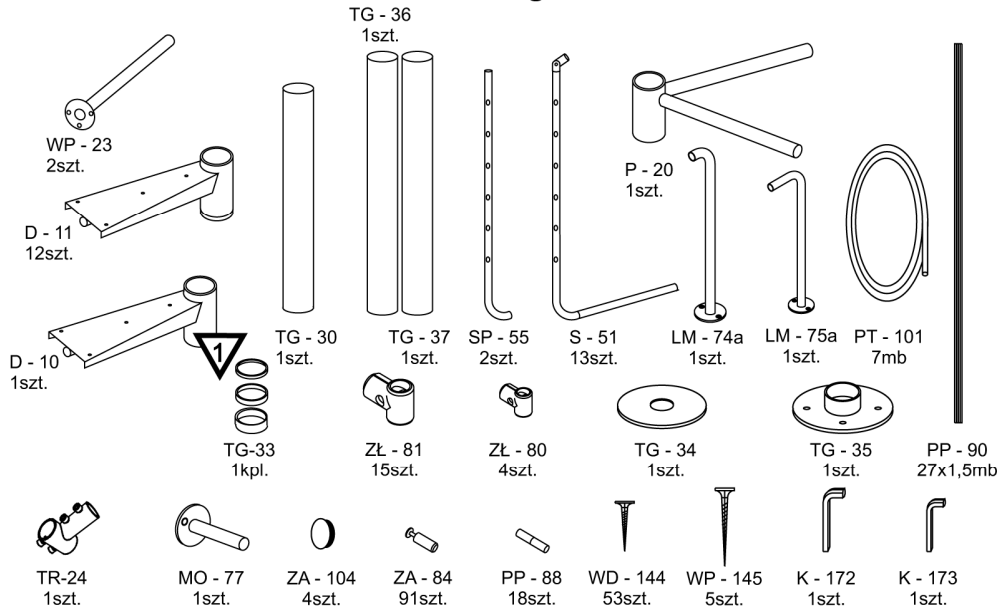

ATRIUM SYSTEM PLUS

VER. 2.0

~ 240 kg

ATRIUM SYSTEM PLUS

VER. 2.0

ATRIUM SYSTEM PLUS

ATRIUM SYSTEM PLUS