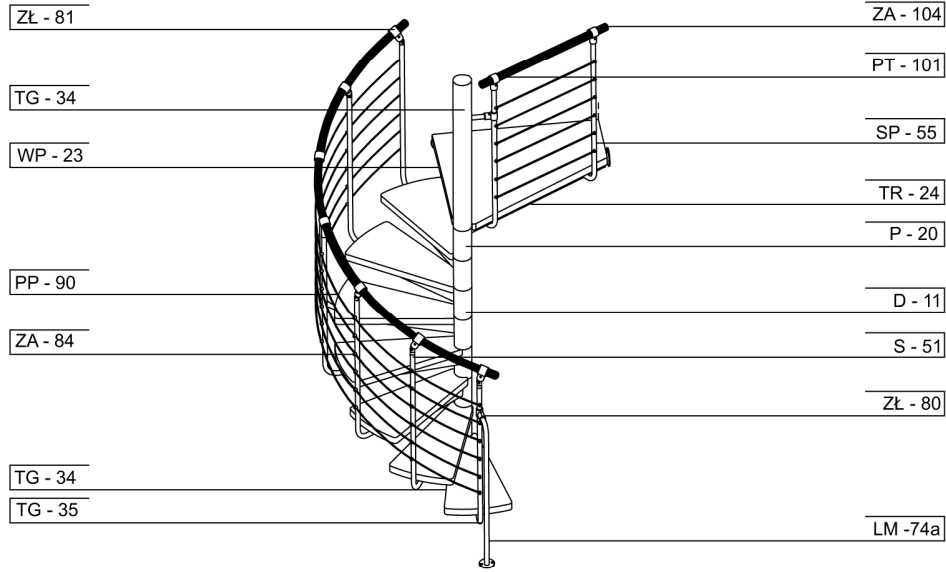

ATRIUM SYSTEM PLUS

VER. 2.0

~ 240 kg

ATRIUM SYSTEM PLUS

VER. 2.0

ATRIUM SYSTEM PLUS

ATRIUM SYSTEM PLUS